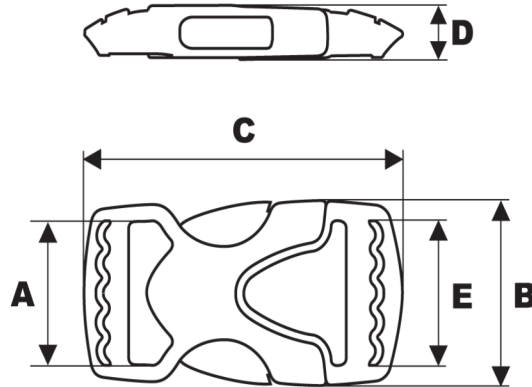

Apex SR WaveLoc Dual

The Apex Waveloc is the solution to thin webbing requirements. Our lightweight design and patented technology produces a treacherous path to hold web in place when not under tension. The Dual offers adjustment from both sides of the part.

26

INDUSTRY
AWARD 09

Material Color A B C D E

Apex SR 20 Waveloc Dual (shown w/Latch 403-1900)

403-2190

A	B	20.8	25.8	50.8	8.2	20.8
---	---	------	------	------	-----	------

Apex SR 25 Waveloc Dual (shown w/Latch 403-1290)

403-2290

A	B	26.0	33.2	62.2	9.2	25.9
---	---	------	------	------	-----	------

All dimensions in mm.